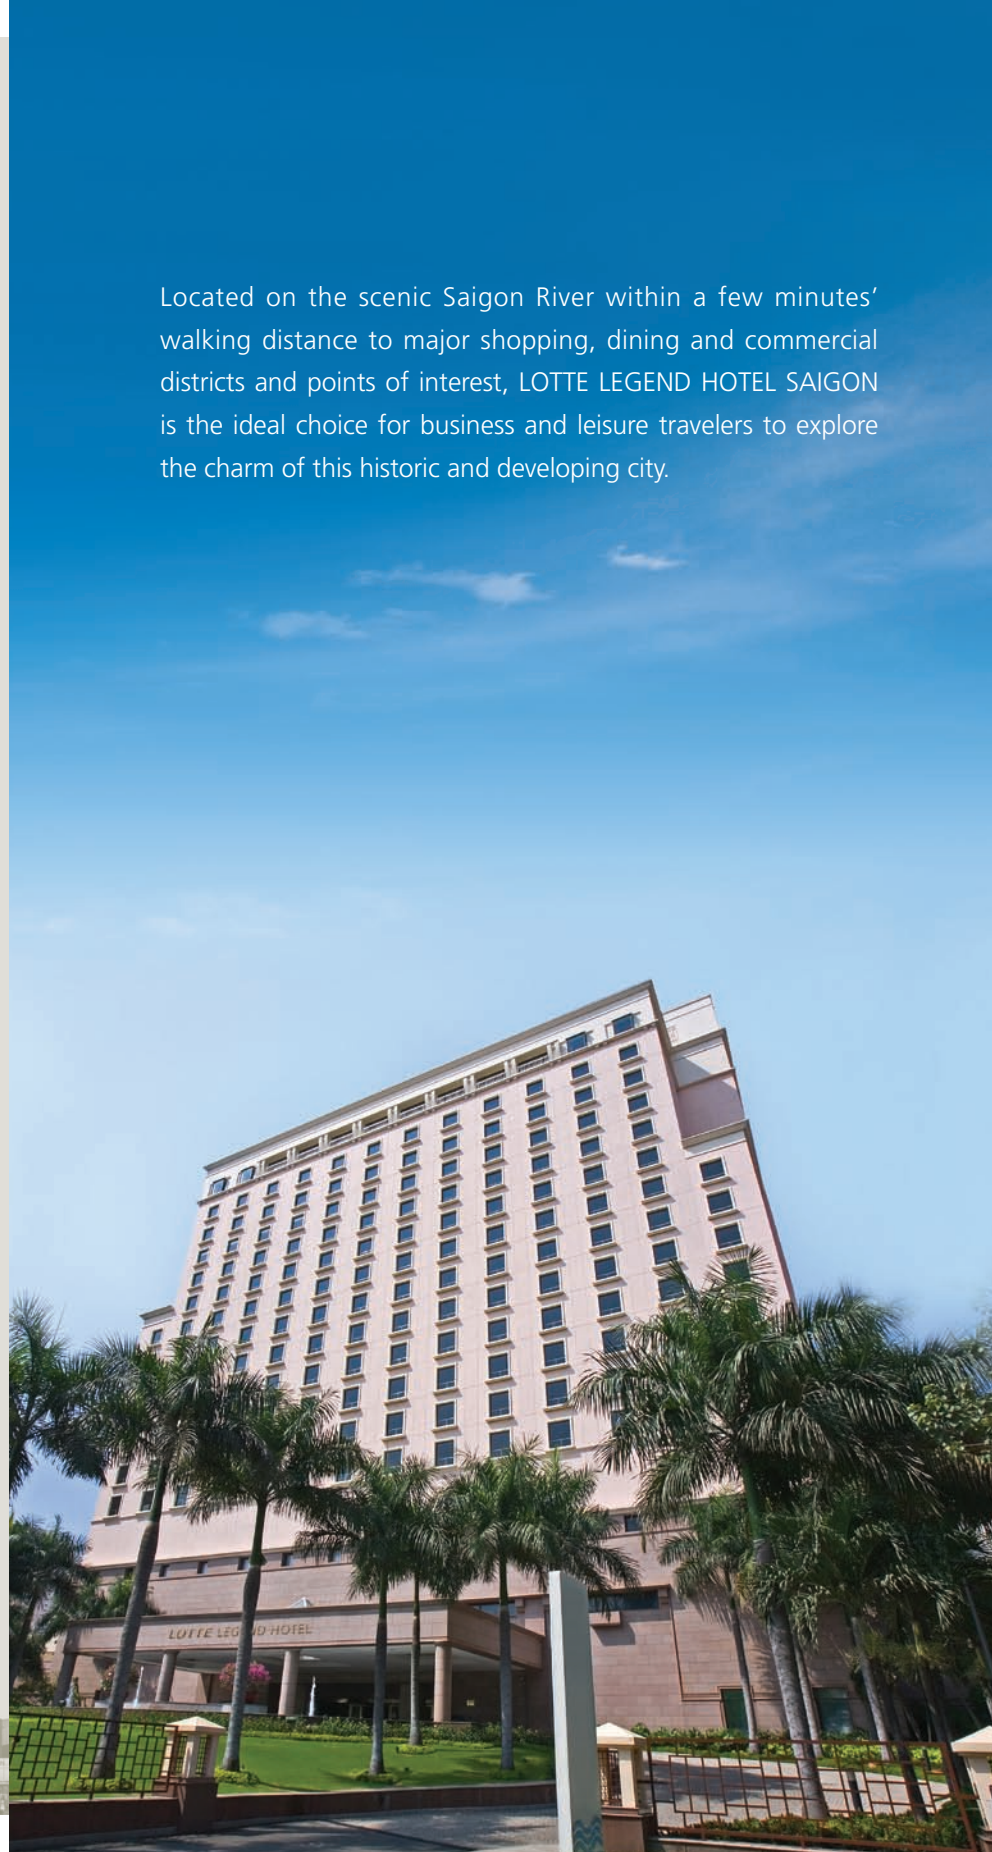

GDS CODE	GDS	Chain Code	Code
	SABRE		623
	APOLLO / GALILEO		5759
	AMADEUS	LW	MOW505
	WORLDSPAN		3505

LOTTE LEGEND HOTEL SAIGON

| Ho Chi Minh City's Luxurious River-Front Hotel

Located on the scenic Saigon River within a few minutes' walking distance to major shopping, dining and commercial districts and points of interest, LOTTE LEGEND HOTEL SAIGON is the ideal choice for business and leisure travelers to explore the charm of this historic and developing city.