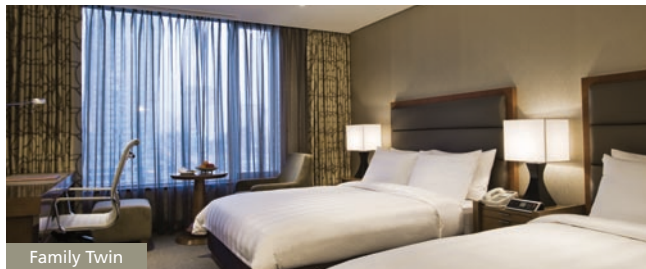

Double

Naru

Twin

Swimming Pool

Family Twin

Room Type

Room Type	Area (㎡)	No. of Rooms
Double	25.8	182
Twin	33.1	35
Family Twin	33.1	65
Ondol	33.1	2
Total		284

Dining