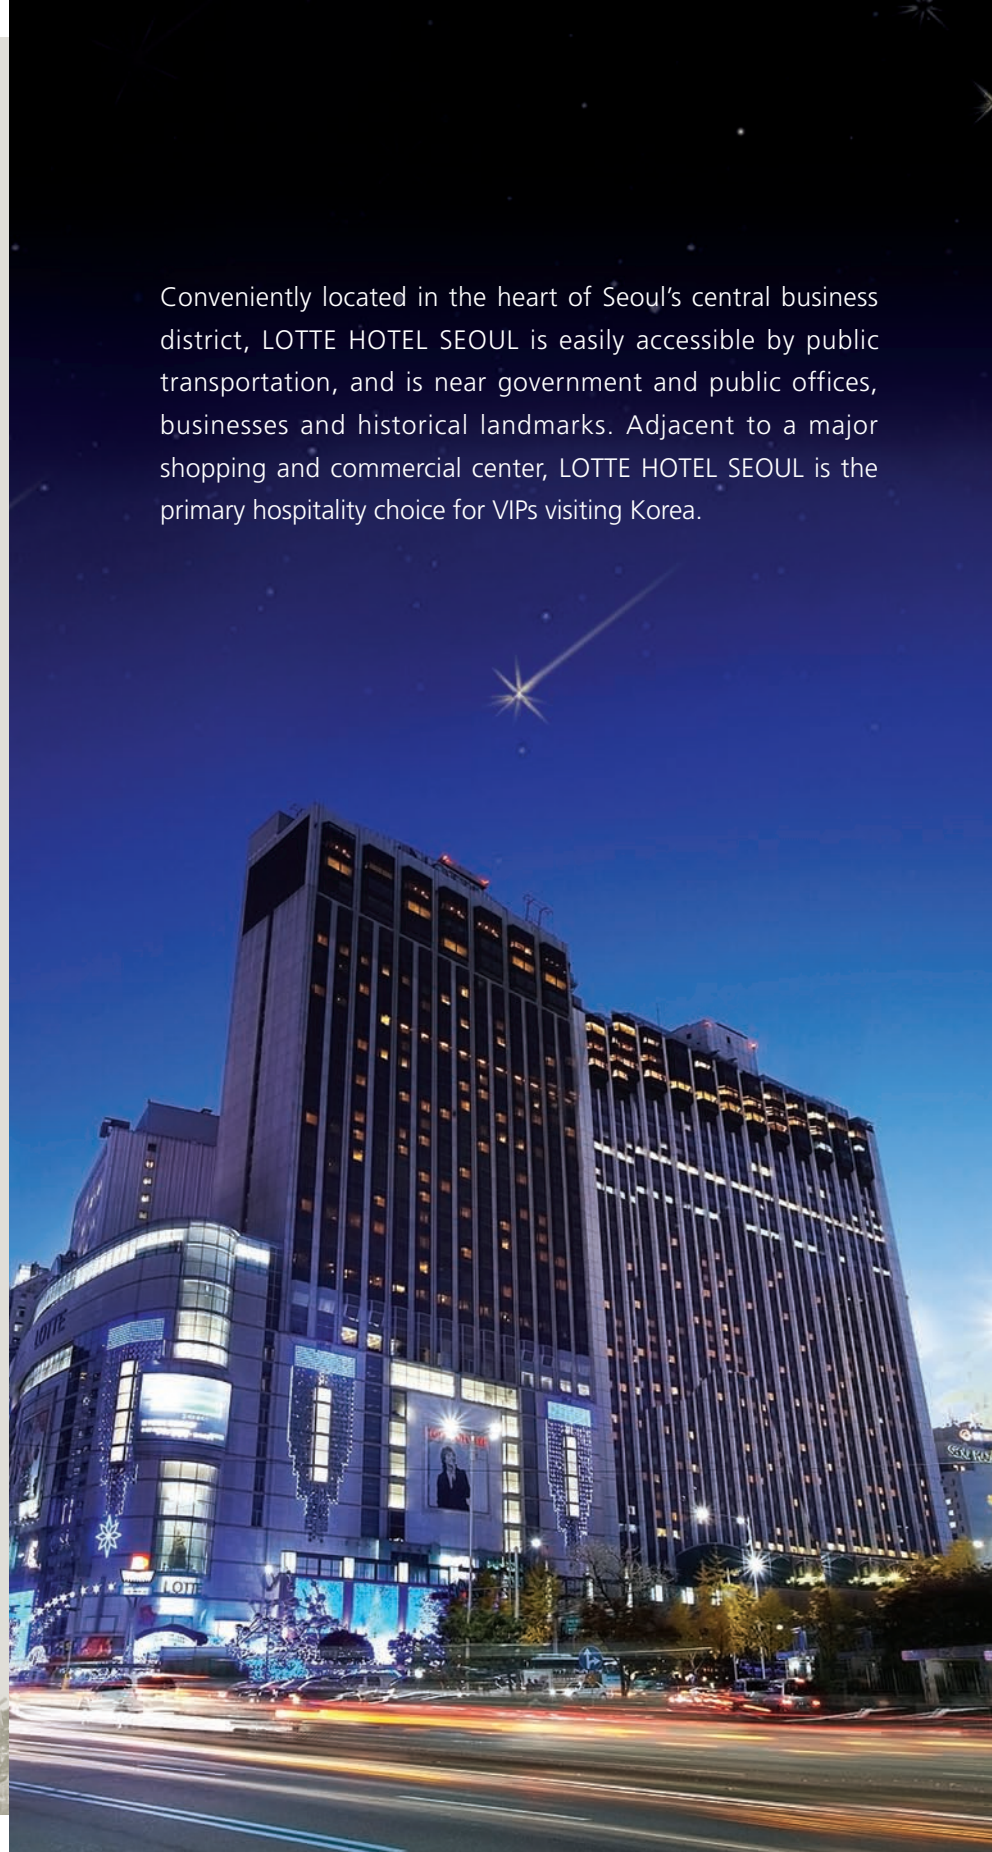

C O N T E N T S

- 01 HOTEL SEOUL
- 02 HOTEL WORLD
- 03 HOTEL JEJU
- 04 HOTEL ULSAN
- 05 HOTEL BUSAN
- 06 HOTEL MOSCOW
- 07 LEGEND HOTEL SIGON
- 08 CITY HOTEL MAPO
- 09 CITY HOTEL GIMPO AIRPORT

LOTTE HOTEL SEOUL

MEMBER OF
WORLDHOTELS
DELUXE COLLECTION

| A True Business Hotel in the Heart of Seoul

Conveniently located in the heart of Seoul's central business district, LOTTE HOTEL SEOUL is easily accessible by public transportation, and is near government and public offices, businesses and historical landmarks. Adjacent to a major shopping and commercial center, LOTTE HOTEL SEOUL is the primary hospitality choice for VIPs visiting Korea.