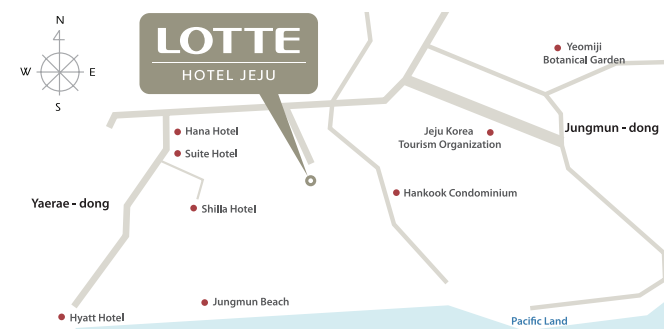

* All Banquets are located in Banquet Building except for Sapphire Ballroom.

Dining

Korean Restaurant	Mugunghwa	Main Bld. 6F
Italian Restaurant	Peninsula	Main Bld. 8F (Lobby Floor)
Japanese Restaurant	Momoyama	Main Bld. 6F
Buffet Restaurant	Volcano Fountain Show Buffet	Garden in front of the Volcano Fountain Show Stage
Lounge & Bar	The Lounge	Main Bld. 6F
Lounge & Bar	Pungcha Lounge	Pungcha-dong
Pool Bar	Bar he:on	Outdoor Pool
Camping Zone	Ocean Camping Zone & Garden Camping Zone	Next to Fitness Club & Next to Pungcha Lounge
Bakery & Deli Shop	Delica-Hans	Main Bld. 8F (Lobby Floor)

Facilities

Location

35, Jungmun Tourist Road No.72, Seogwipo, Jeju 697-808

T +82.64.731.1000 F +82.64.738.7305

GDS CODE	GDS	Chain Code	Code
	SABRE		43970
	APOLLO / GALILEO		26363
	AMADEUS	UZ	CJU039
	WORLDSPAN		8039

LOTTE HOTEL ULSAN

| A Luxury Business Hotel Creating a New Culture in Ulsan

LOTTE HOTEL ULSAN is a business hotel located in Ulsan, Korea's leading industrial city that boasts of beautiful nature and many tourist attractions. The breathtaking view of Ulsan's lifeline Taehwa River, classical ambience, and elegant services are the best gifts to business travelers and tourists visiting Ulsan.