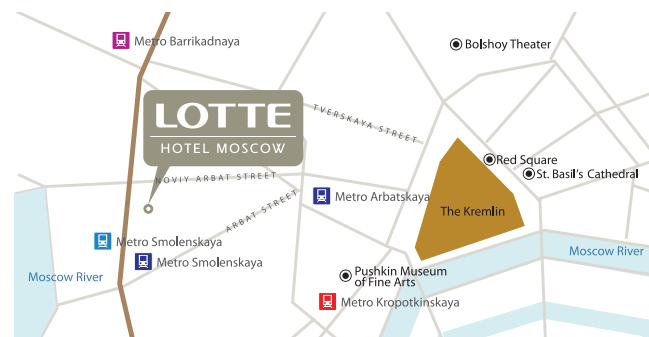

Location

8, Bld.2, Novinsky Blvd., Moscow, 121099, Russia T +7.495.745.1000 F +7.495.287.0555

GDS CODE	GDS	Chain Code	Code
	SABRE		623
	APOLLO / GALILEO		5759
	AMADEUS	LW	MOW505
	WORLDSPAN		3505