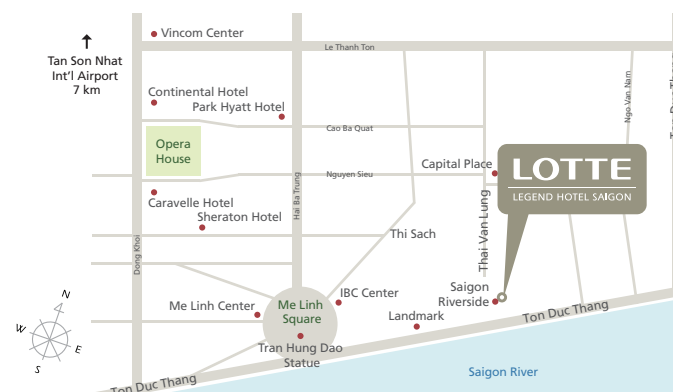

GDS CODE	GDS	Chain Code	Code
	SABRE		623
	APOLLO / GALILEO		5759
	AMADEUS	LW	MOW505
	WORLDSPAN		3505

LOTTE LEGEND HOTEL SAIGON

| Ho Chi Minh City's Luxurious River-Front Hotel

Located on the scenic Saigon River within a few minutes' walking distance to major shopping, dining and commercial districts and points of interest, LOTTE LEGEND HOTEL SAIGON is the ideal choice for business and leisure travelers to explore the charm of this historic and developing city.

Location

2A-4A Ton Duc Thang Street, District 1, Ho Chi Minh City, Vietnam
 T +84.8.3823.3333 F +84.8.3823.2333

LOTTE CITY HOTEL MAPO

| A Premium Business Hotel for Quality and Simplicity

LOTTE CITY HOTEL MAPO is a room-oriented premium business hotel for local and foreign business travelers and tourists. Easy access to airport express trains and public transportation allows you to get around downtown Seoul and main tourist attractions without hassle. State-of-the-art facilities and differentiated services are on par with luxury hotels, providing you a comfortable rest and a pleasant stay.