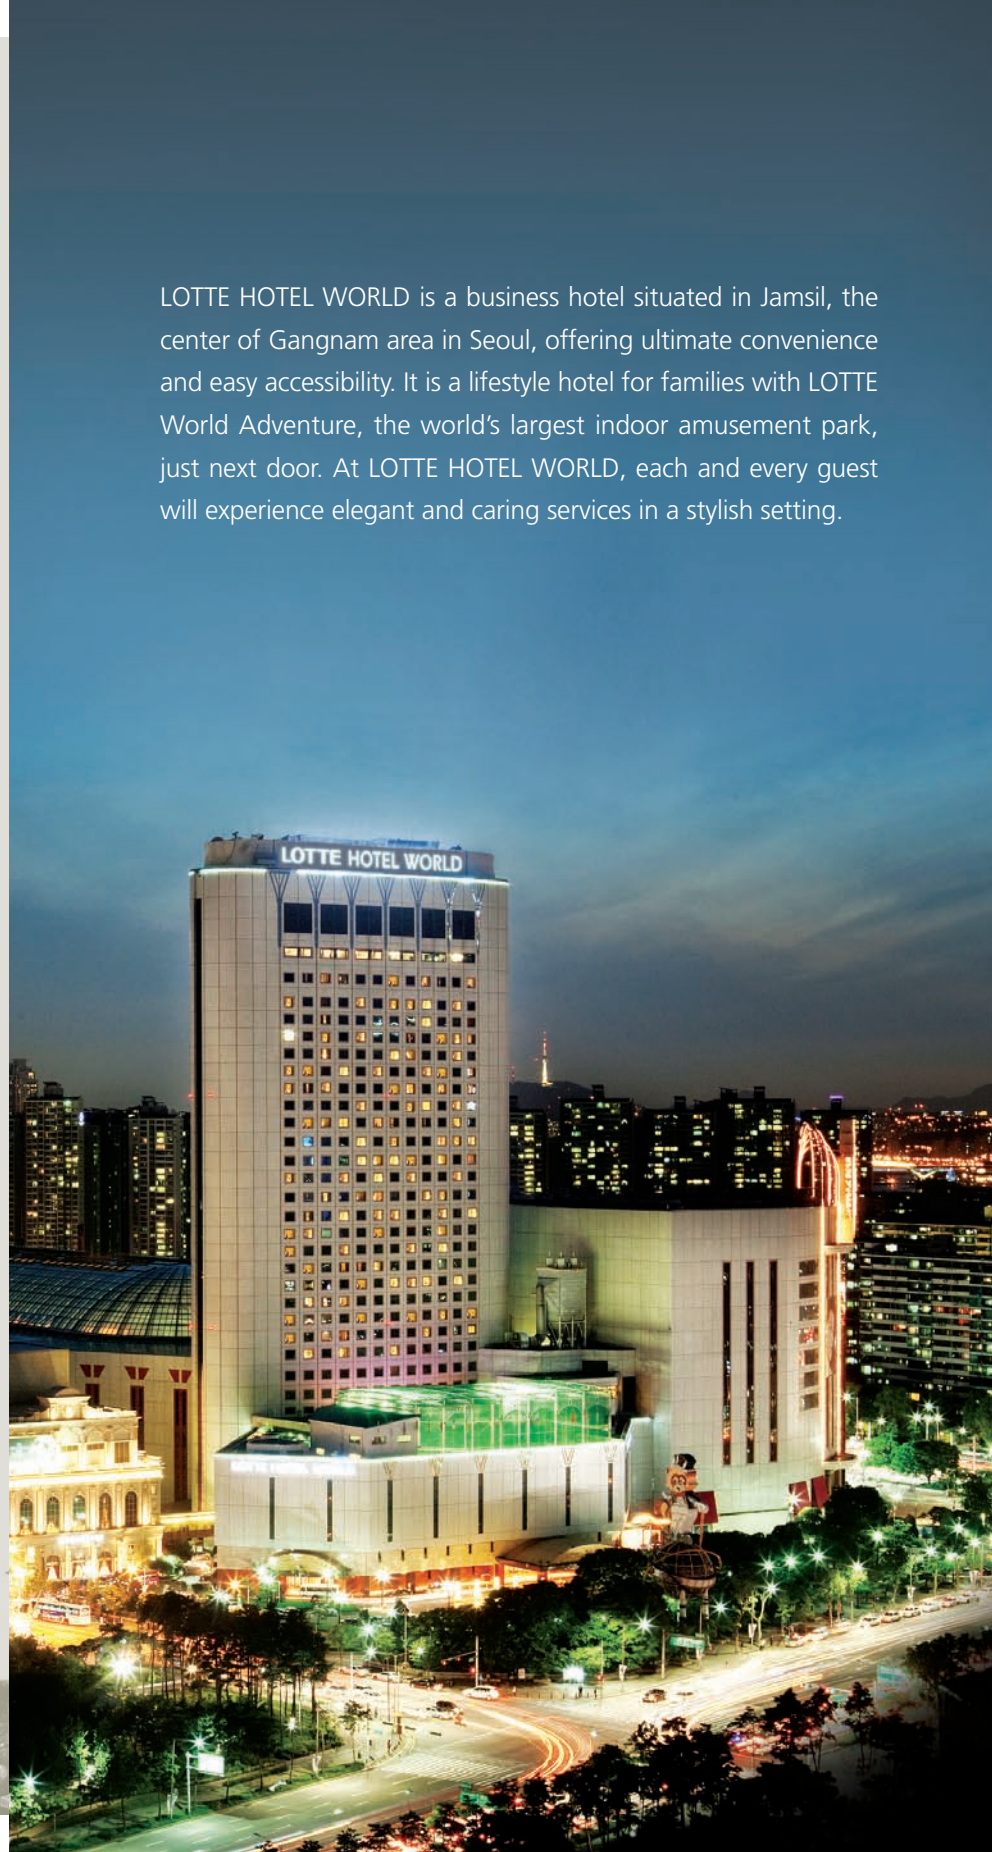

LOTTE HOTEL WORLD

MEMBER OF
WORLDHOTELS
DELUXE COLLECTION

| A Tranquil Haven in the City Center
| Where Business Meets Resort

LOTTE HOTEL WORLD is a business hotel situated in Jamsil, the center of Gangnam area in Seoul, offering ultimate convenience and easy accessibility. It is a lifestyle hotel for families with LOTTE World Adventure, the world's largest indoor amusement park, just next door. At LOTTE HOTEL WORLD, each and every guest will experience elegant and caring services in a stylish setting.