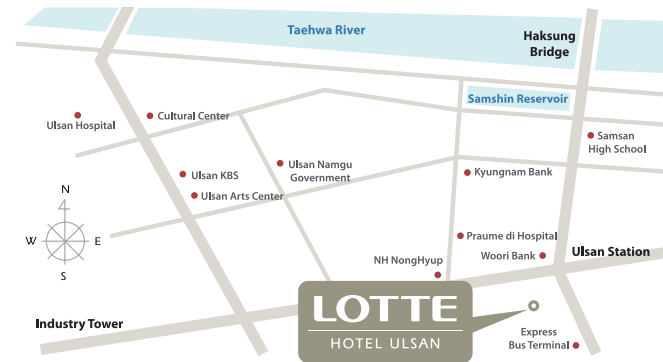

LOTTE HOTEL ULSAN

| A Luxury Business Hotel Creating a New Culture in Ulsan

LOTTE HOTEL ULSAN is a business hotel located in Ulsan, Korea's leading industrial city that boasts of beautiful nature and many tourist attractions. The breathtaking view of Ulsan's lifeline Taehwa River, classical ambience, and elegant services are the best gifts to business travelers and tourists visiting Ulsan.

Dining

Western & Buffet Restaurant	Peninsula	1F
Chinese Restaurant	Toh Lim	24F
Bakery & Deli Shop	Delica-Hans	1F

Location

282, Samsan-Ro, Nam-Gu, Ulsan 680-020, Korea
T +82.52.960.1000 F +82.52.960.4334-5