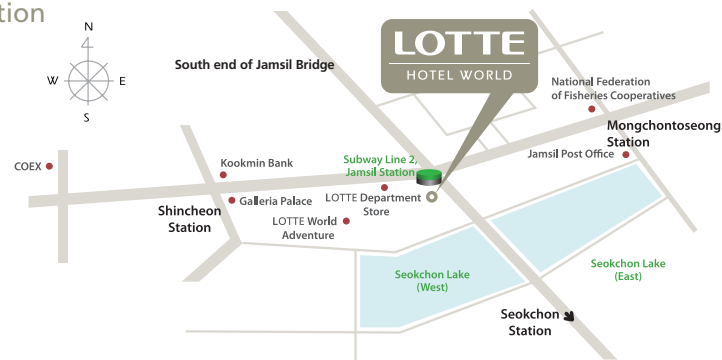

Facilities

Location

240, Olympic-Ro, Jamsil-Dong, Songpa-Gu, Seoul, Korea 138-220
T +82.2.419.7000 F +82.2.417.3655

GDS CODE	GDS	Chain Code	Code
	SABRE		15108
	APOLLO / GALILEO	WW	21578
	AMADEUS		SELLWD
	WORLDSPAN		SELLW