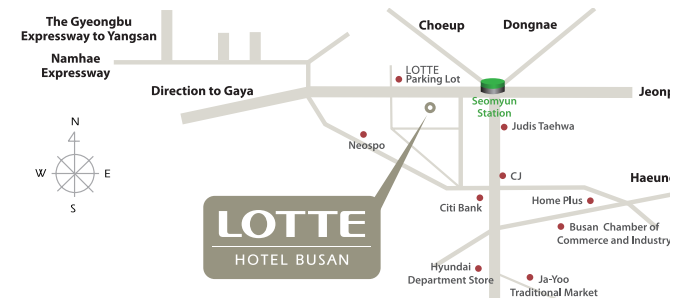

Location

772, Gaya-Daero, Busanjin-Gu, Busan 614-030, Korea T +82.51.810.1000 F +82.51.810.5110

GDS CODE	GDS	Chain Code	Code
	SABRE		45516
	APOLLO / GALILEO	UI	96401
	AMADEUS		PUSLPS
	WORLDSPAN		80064