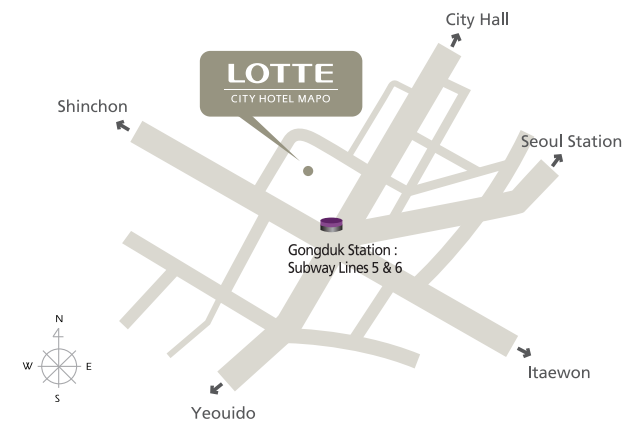

Location

2A-4A Ton Duc Thang Street, District 1, Ho Chi Minh City, Vietnam
 T +84.8.3823.3333 F +84.8.3823.2333

LOTTE CITY HOTEL MAPO

| A Premium Business Hotel for Quality and Simplicity

LOTTE CITY HOTEL MAPO is a room-oriented premium business hotel for local and foreign business travelers and tourists. Easy access to airport express trains and public transportation allows you to get around downtown Seoul and main tourist attractions without hassle. State-of-the-art facilities and differentiated services are on par with luxury hotels, providing you a comfortable rest and a pleasant stay.

Buffet Restaurant, Lounge & Bar	Naru	2F
---------------------------------	------	----

Facilities

Location

109 Mapo-daero, Mapo, Seoul 123-805, Korea
T +82.2.6009.1000 F +82.2.6009.1004

GDS CODE	GDS	Chain Code	Code
	SABRE		115070
	APOLLO / GALILEO	UZ	34351
	AMADEUS		SEL512
	WORLDSPAN		55212

LOTTE CITY HOTEL GIMPO AIRPORT

| The Best Business Hotel Connecting
| Core Cities in East Asia

LOTTE CITY HOTEL GIMPO AIRPORT is a room-oriented premium business hotel located at Lotte Mall Gimpo Airport with easy access to Incheon International Airport and downtown Seoul. The hotel provides a one-stop venue for shopping, leisure, and entertainment. This is a refined airport hotel that satisfies business travelers and tourists in terms of stylish room design, diverse convenience facilities for every business needs, and elegant services.